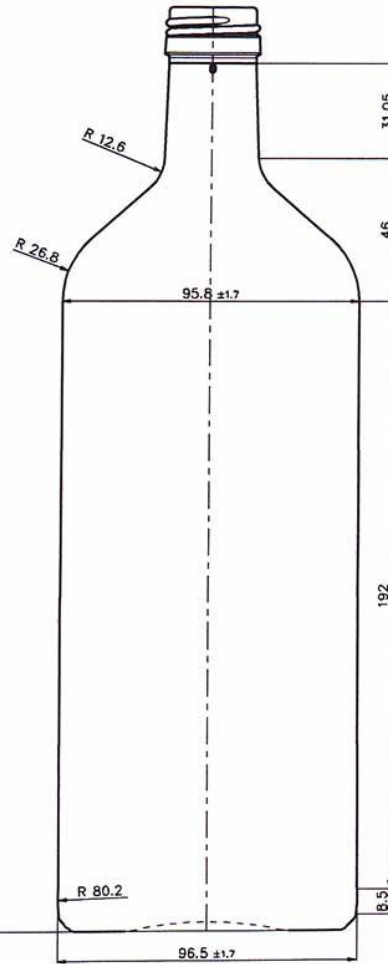

alevgor glass

Maraska 1000 ml

Code	535
Capacity	1000 ml
Weight	500 g
Units per pallet	1428