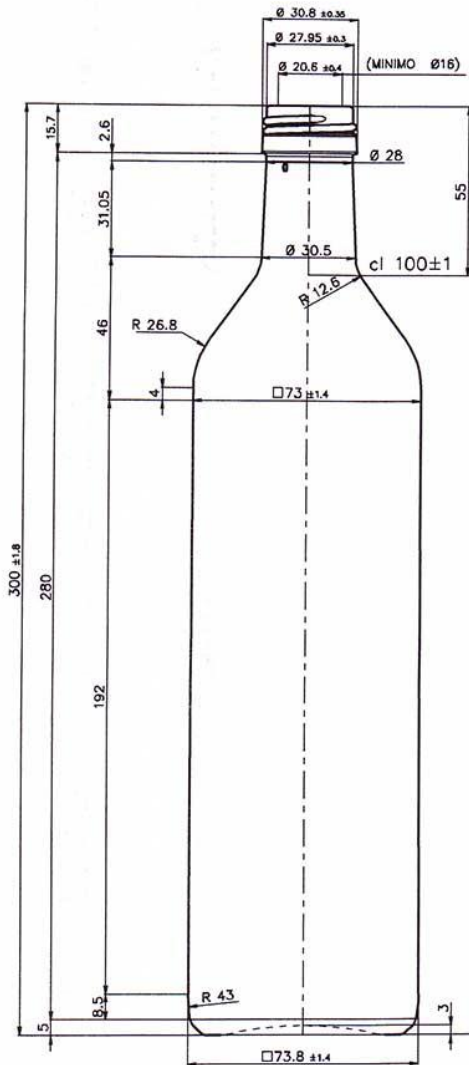

alevgor glass

Maraska 1000 ml

Code	535
Capacity	1000 ml
Weight	500 g
Units per pallet	1428