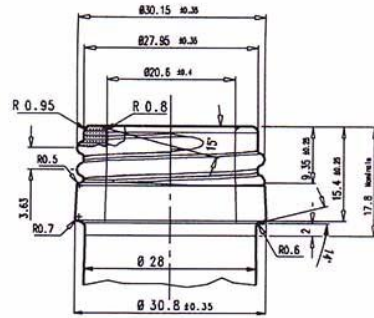

alevgor glass

Maraska 1000 ml

Code	535
Capacity	1000 ml
Weight	500 g
Units per pallet	1428